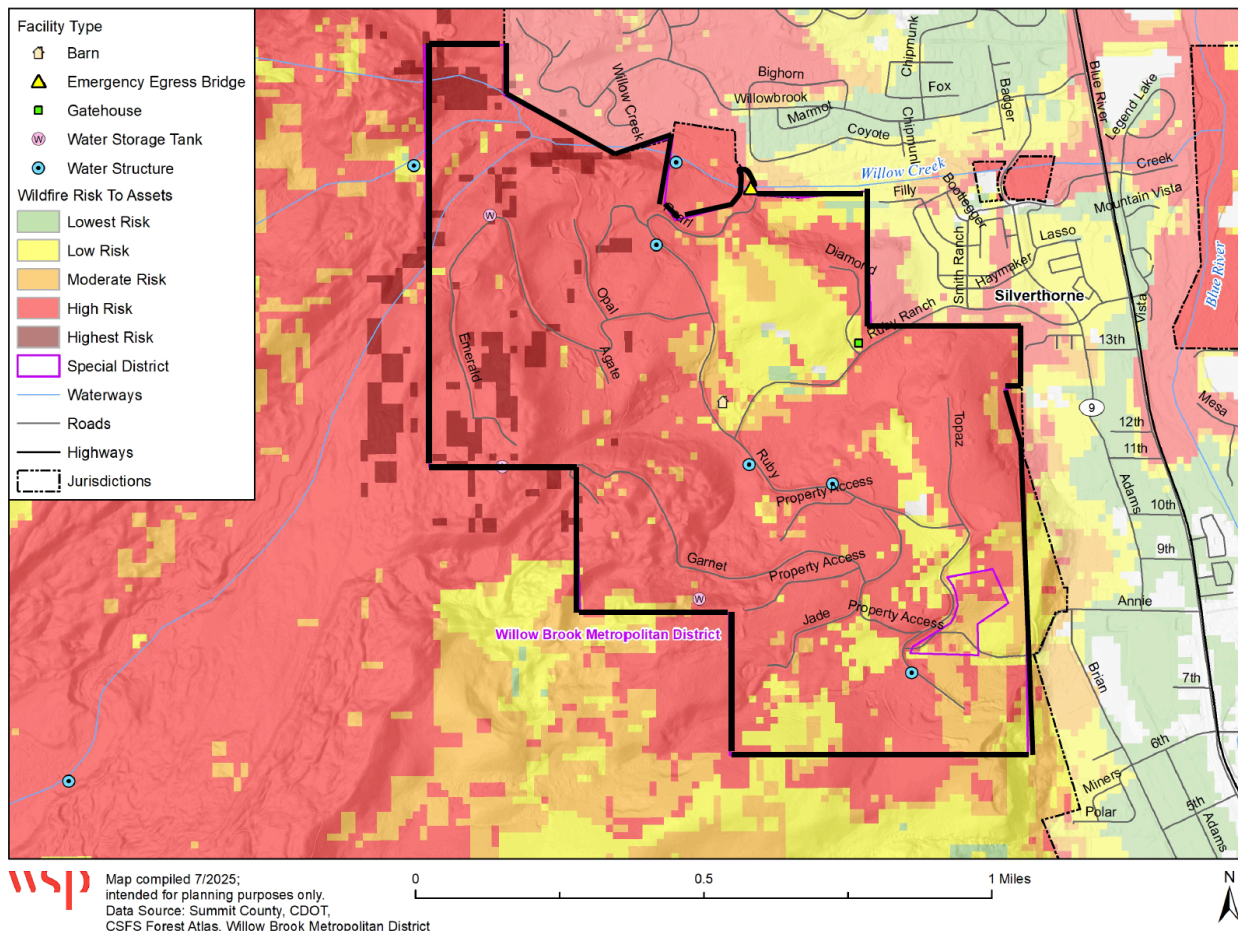

Resilience/Fire Newsletter

Willow Brook Metro District

08/2025

2025 FEMA Wildfire Risk Map

AS YOU CAN SEE FROM THE MAP ABOVE, RUBY RANCH IS HIGH RISK OR HIGHEST RISK.

For a current map of wildfires in Colorado, [CLICK HERE](#). (An easy way to navigate is to click past the instructions and just zoom up the map.)

PREPARE YOUR HOME:

WILDFIRE PREPARED HOME CHECKLIST: [CLICK HERE](#) for more details.

Have your **Immediate Zone (0-5' around home)** ready at all times!

You may not have the time to rake, remove debris, clean your gutters/roof valleys, move flammable furniture and entry mats away from the house if you need to evacuate immediately.

LEAVE EARLY!

Do not wait for a mandatory evacuation order.

Getting out of Ruby Ranch is one thing - getting onto Highway 9 is another! Leave early to avoid driving in smoke, flying embers, and panicking people.